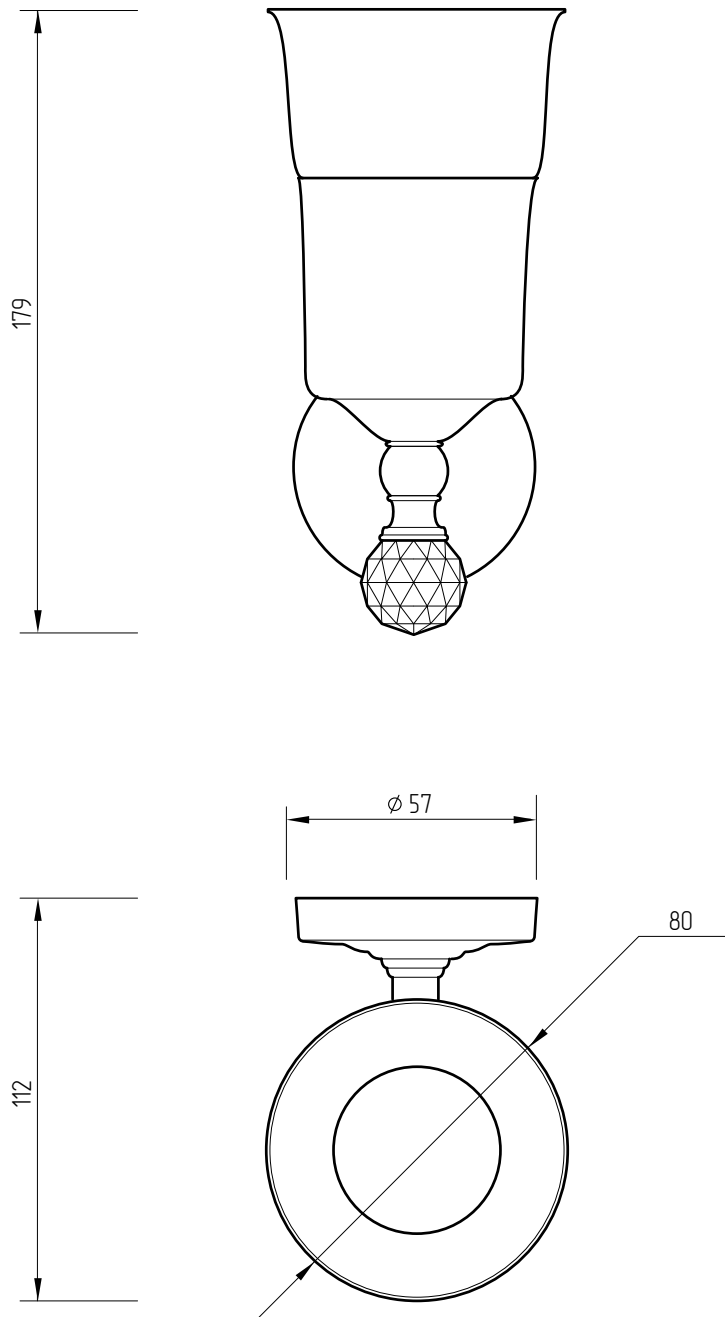

# MIGLIORE

---

---

A m e r i d a

Porta bicchiere Vetro, Swarovski  
Tumbler holder Glass, Swarovski  
Стакан настенный Стекло, Swarovski